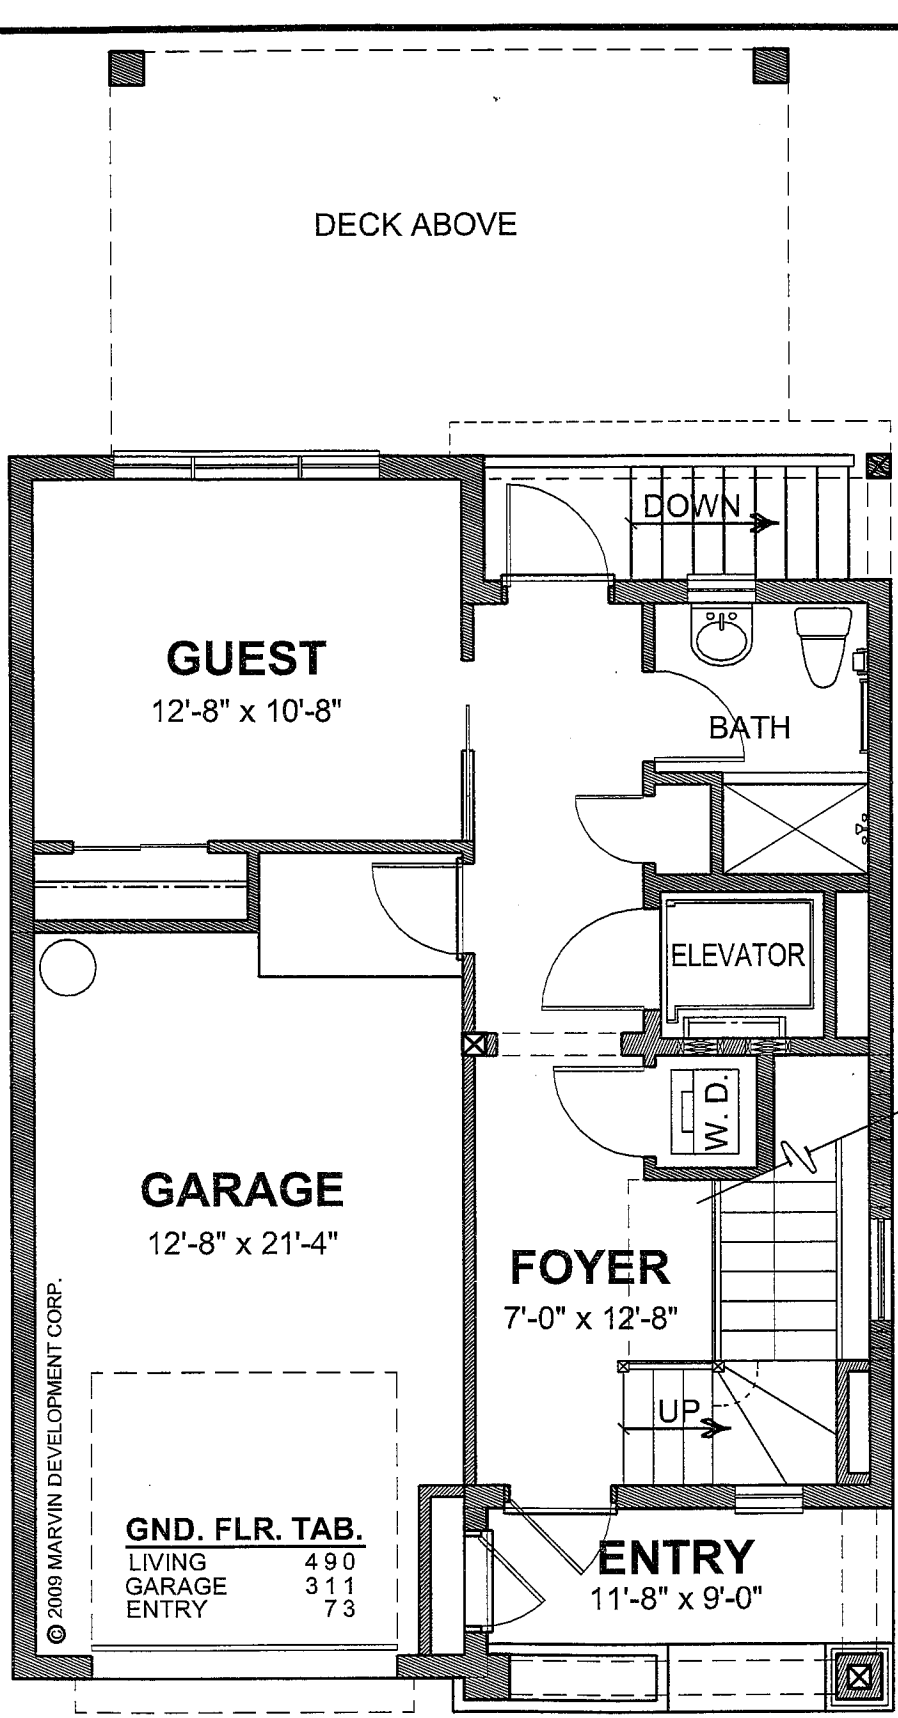

FUNKY FISH HOUSE

#1

GROUND FLOOR PLAN

© 2009 MARVIN DEVELOPMENT CORP.

GND. FLR. TAB.	
LIVING	490
GARAGE	311
ENTRY	73

AREA TABULATION	
LIVING	2456
GARAGE	311
ENTRY	73
OPEN DECKS	556
COVERED DECKS	238
TOTAL	3634